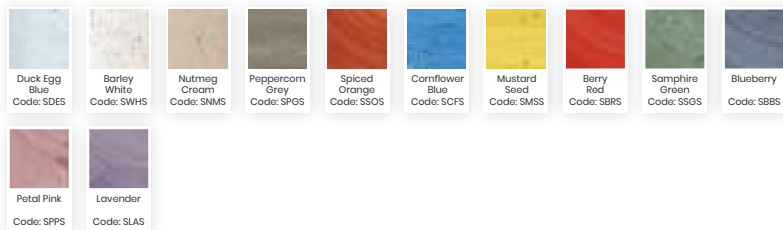

A. Coupe Plate - SPPSEVIIII

B. Deep Coupe Plate - SBBSEVB9I

C. Triangle Plate - SLASTR7 I
D. Coupe Plate - SLASEVP8I

NEW COLOURS

Coupe Plates

(code) EVI2I	32.4cm 12 ³ / ₈ "	ctn 6	£100.44 <i>eq £16.74 ea</i>
(code) EVIII	28.8cm 11 ¹ / ₄ "	ctn 12	£150.00 <i>eq £12.50 ea</i>
(code) EVI0I	26cm 10 ¹ / ₄ "	ctn 12	£115.56 <i>eq £9.63 ea</i>
(code) EVP8I	21.7cm 8 ⁵ / ₈ "	ctn 12	£87.00 <i>eq £7.25 ea</i>
(code) EVP6I	16.5cm 6 ¹ / ₂ "	ctn 12	£66.60 <i>eq £5.55 ea</i>