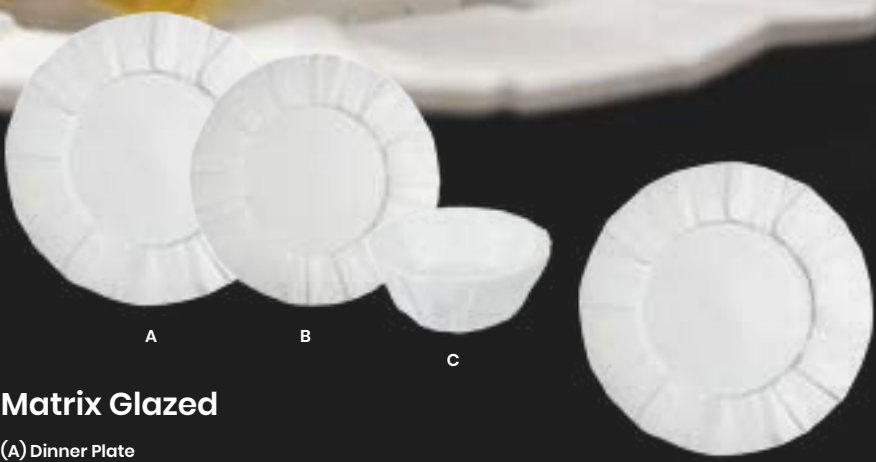

(C) Atlantis Plate by R. Costa

2111133 32cm / 12.6in

each £23.77

Delivery in
7 to 10 days

Chefs
CHOICE

Matrix Glazed & Biscuit

Chefs Choice Matrix

CROCKERY - CHEFS CHOICE